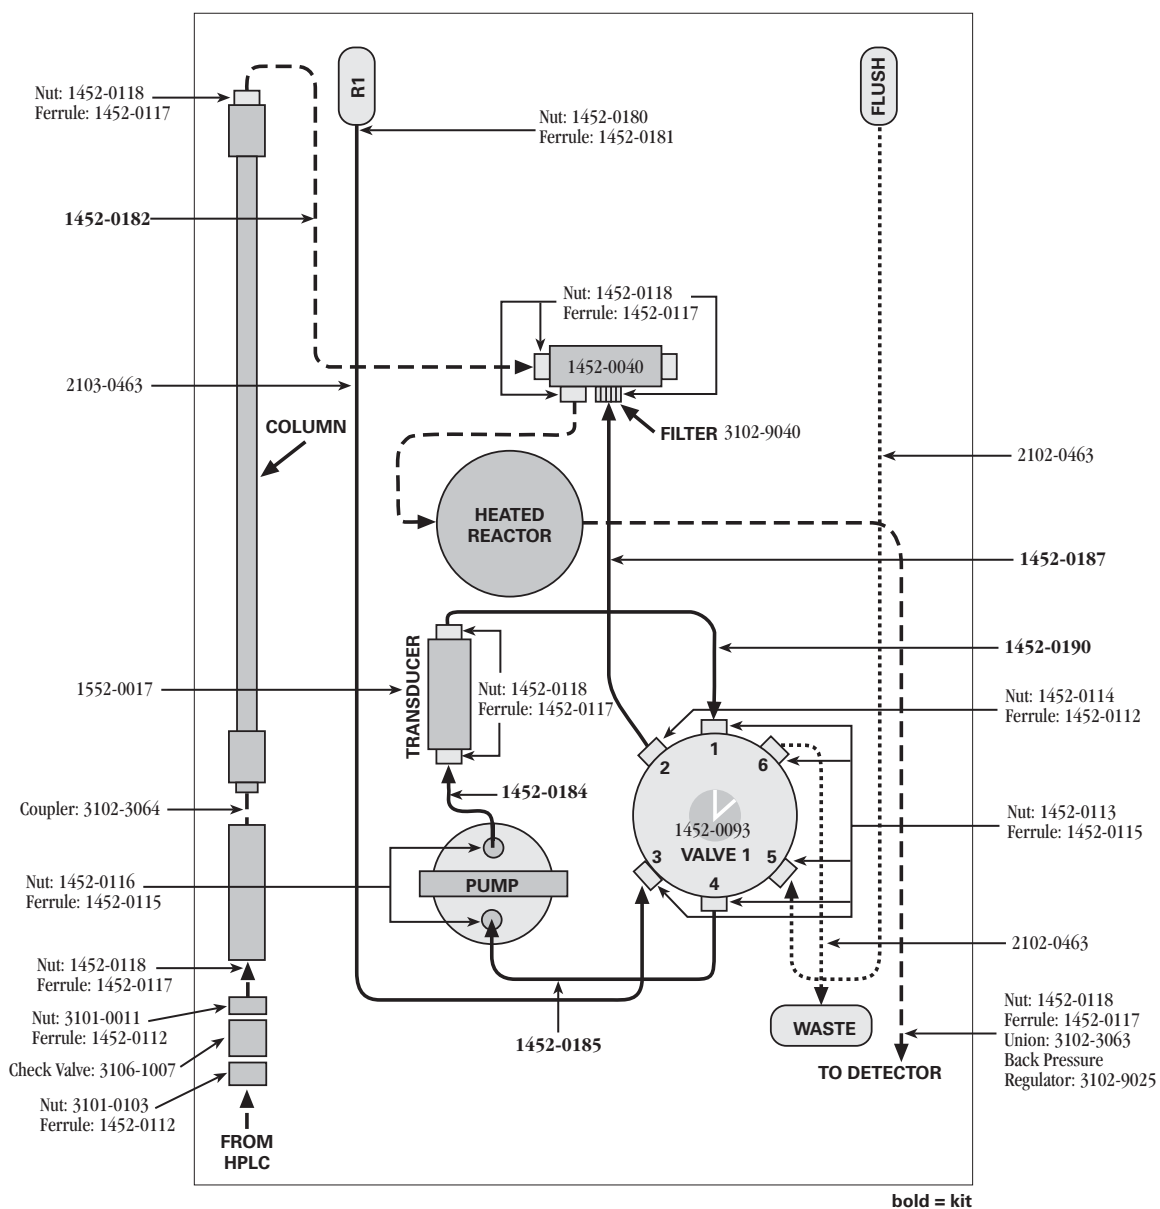

Flow Diagram – Simplex

www.md-scientific.dk
Denmark

Pinnacle Operators Manual
Pickering Laboratories Inc.